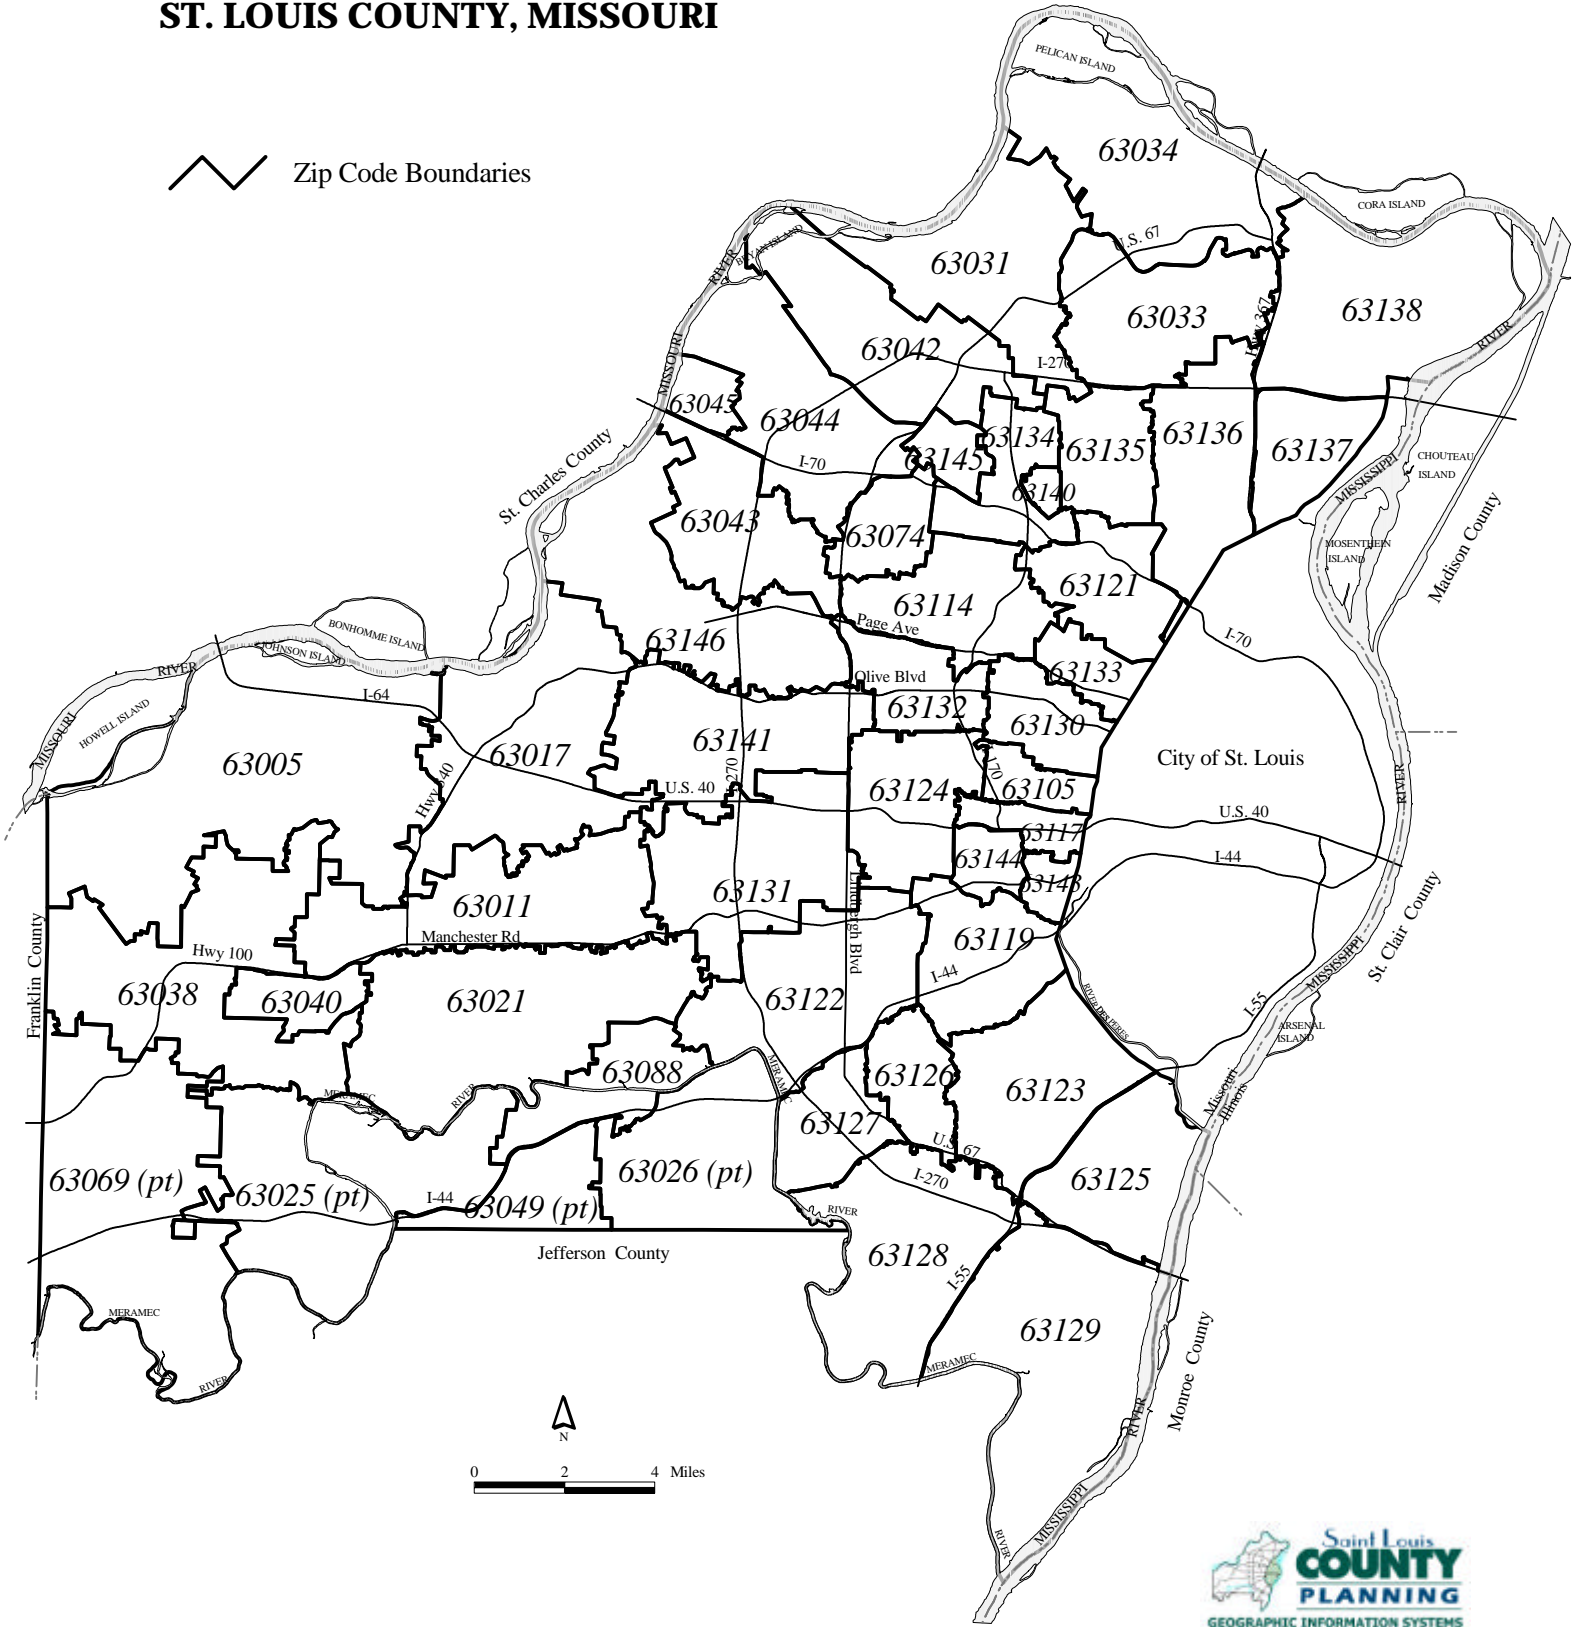

ZIP CODES ST. LOUIS COUNTY, MISSOURI

 Zip Code Boundaries

Prepared by St. Louis County
Department of Planning
December 2000