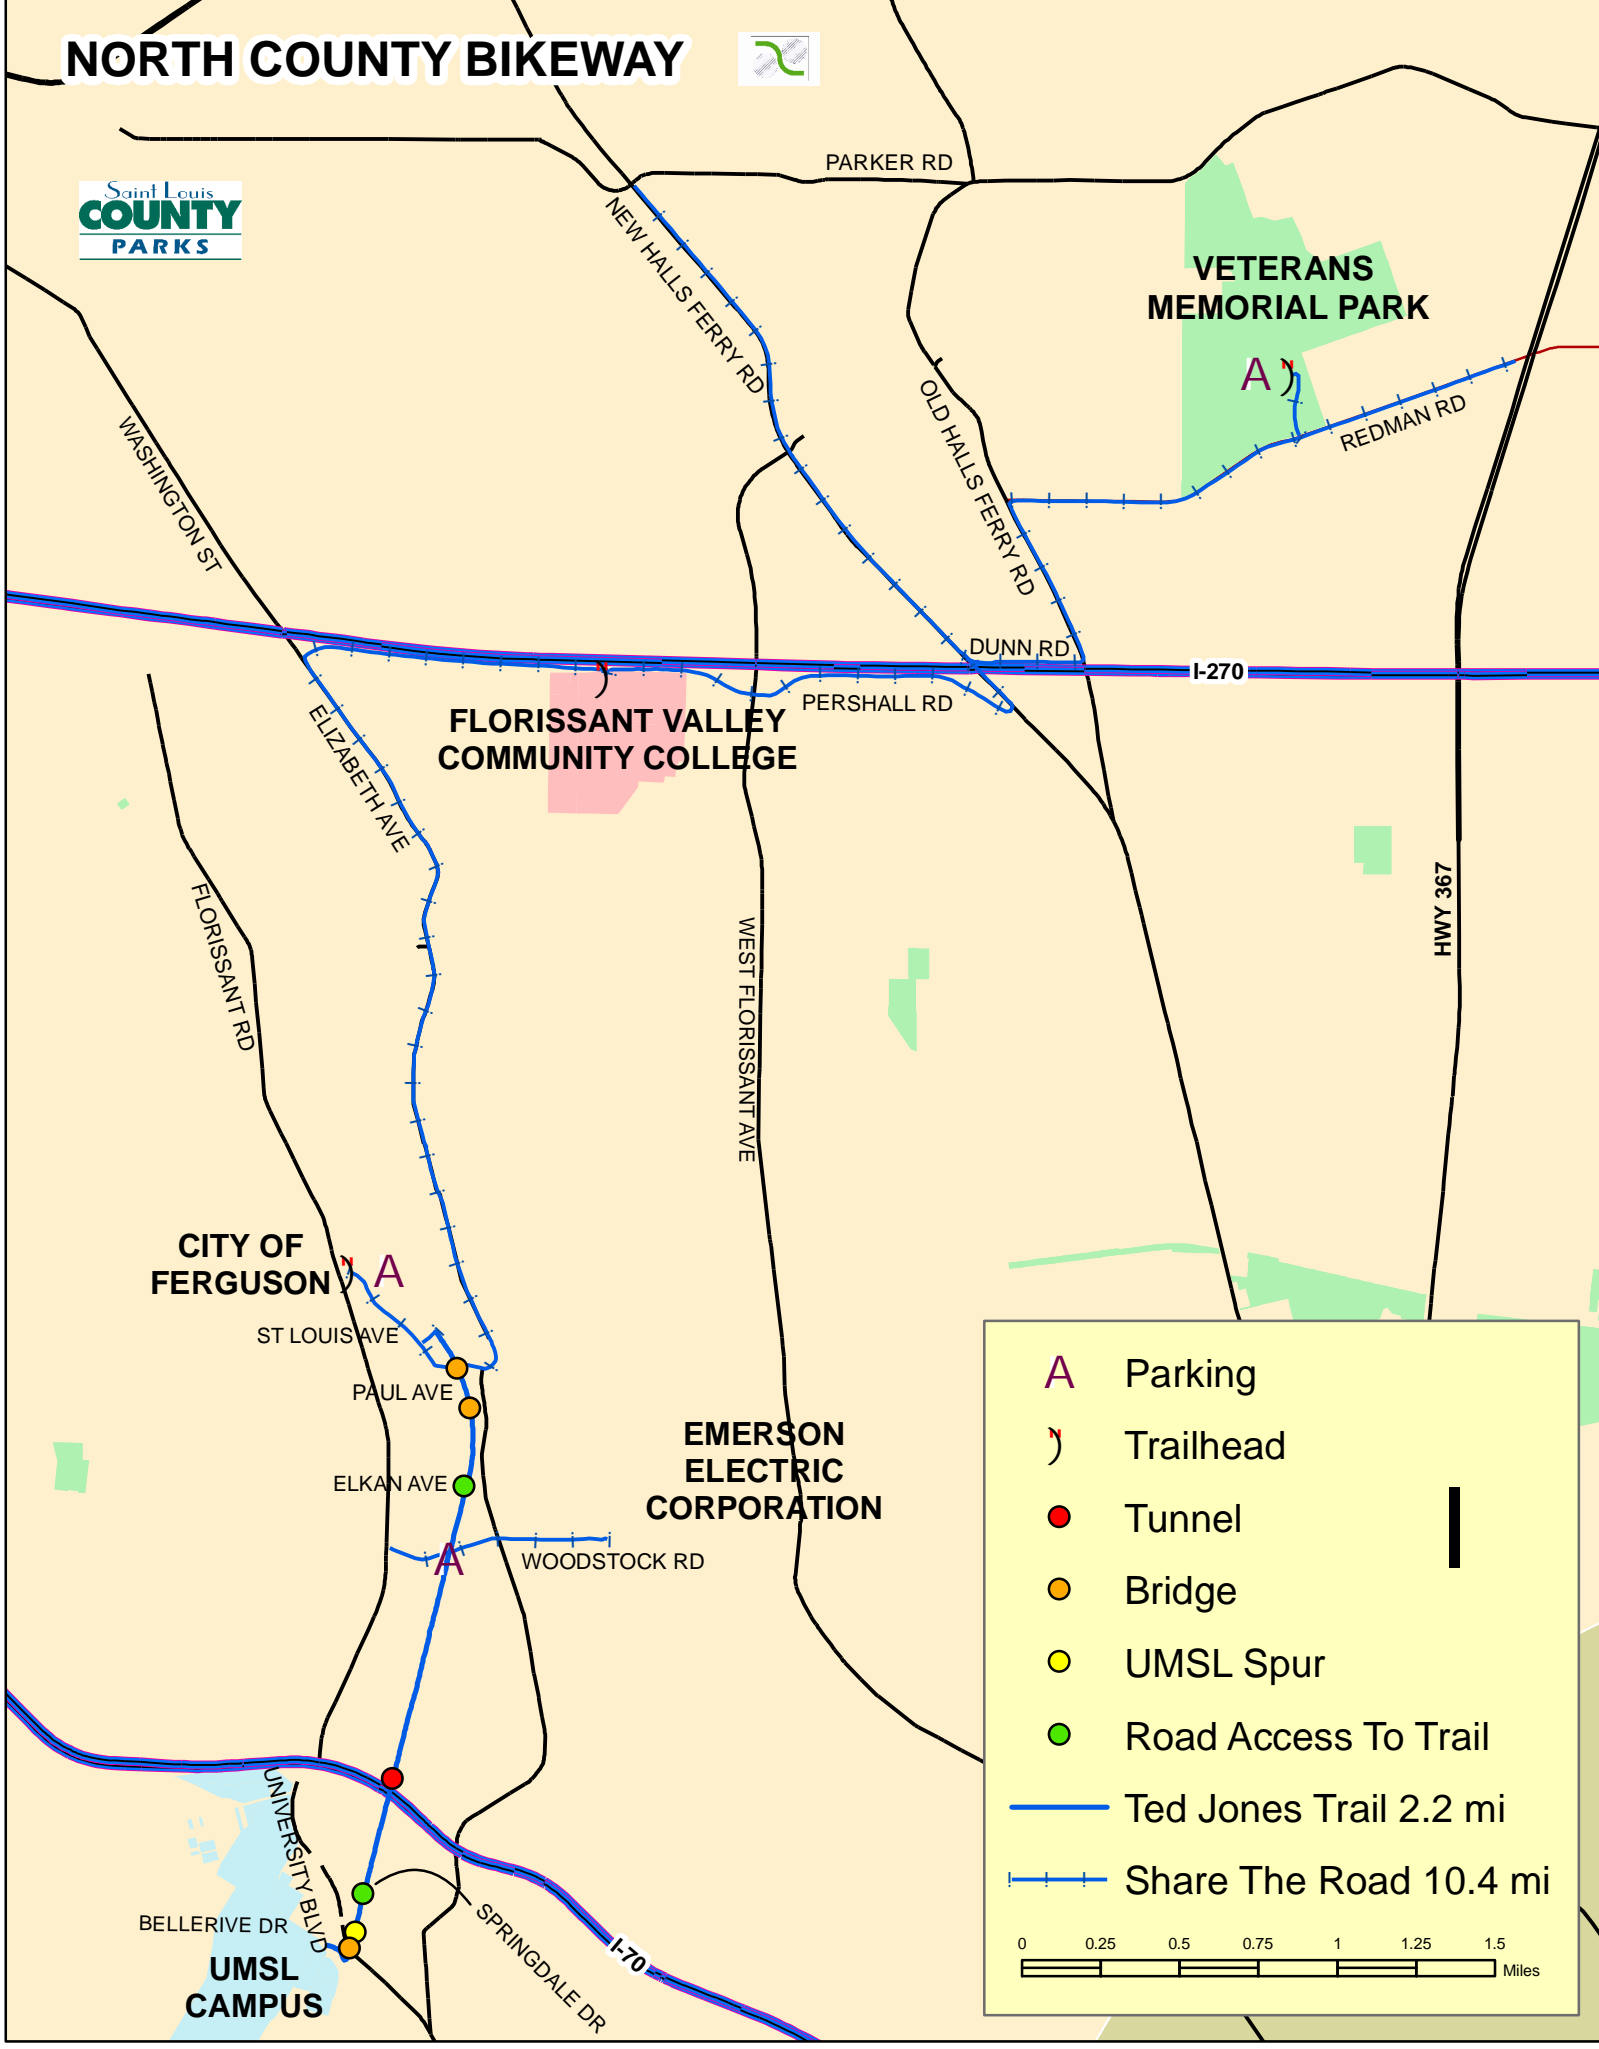

NORTH COUNTY BIKEWAY

	Parking
	Trailhead
	Tunnel
	Bridge
	UMSL Spur
	Road Access To Trail
	Ted Jones Trail 2.2 mi
	Share The Road 10.4 mi

0 0.25 0.5 0.75 1 1.25 1.5 Miles